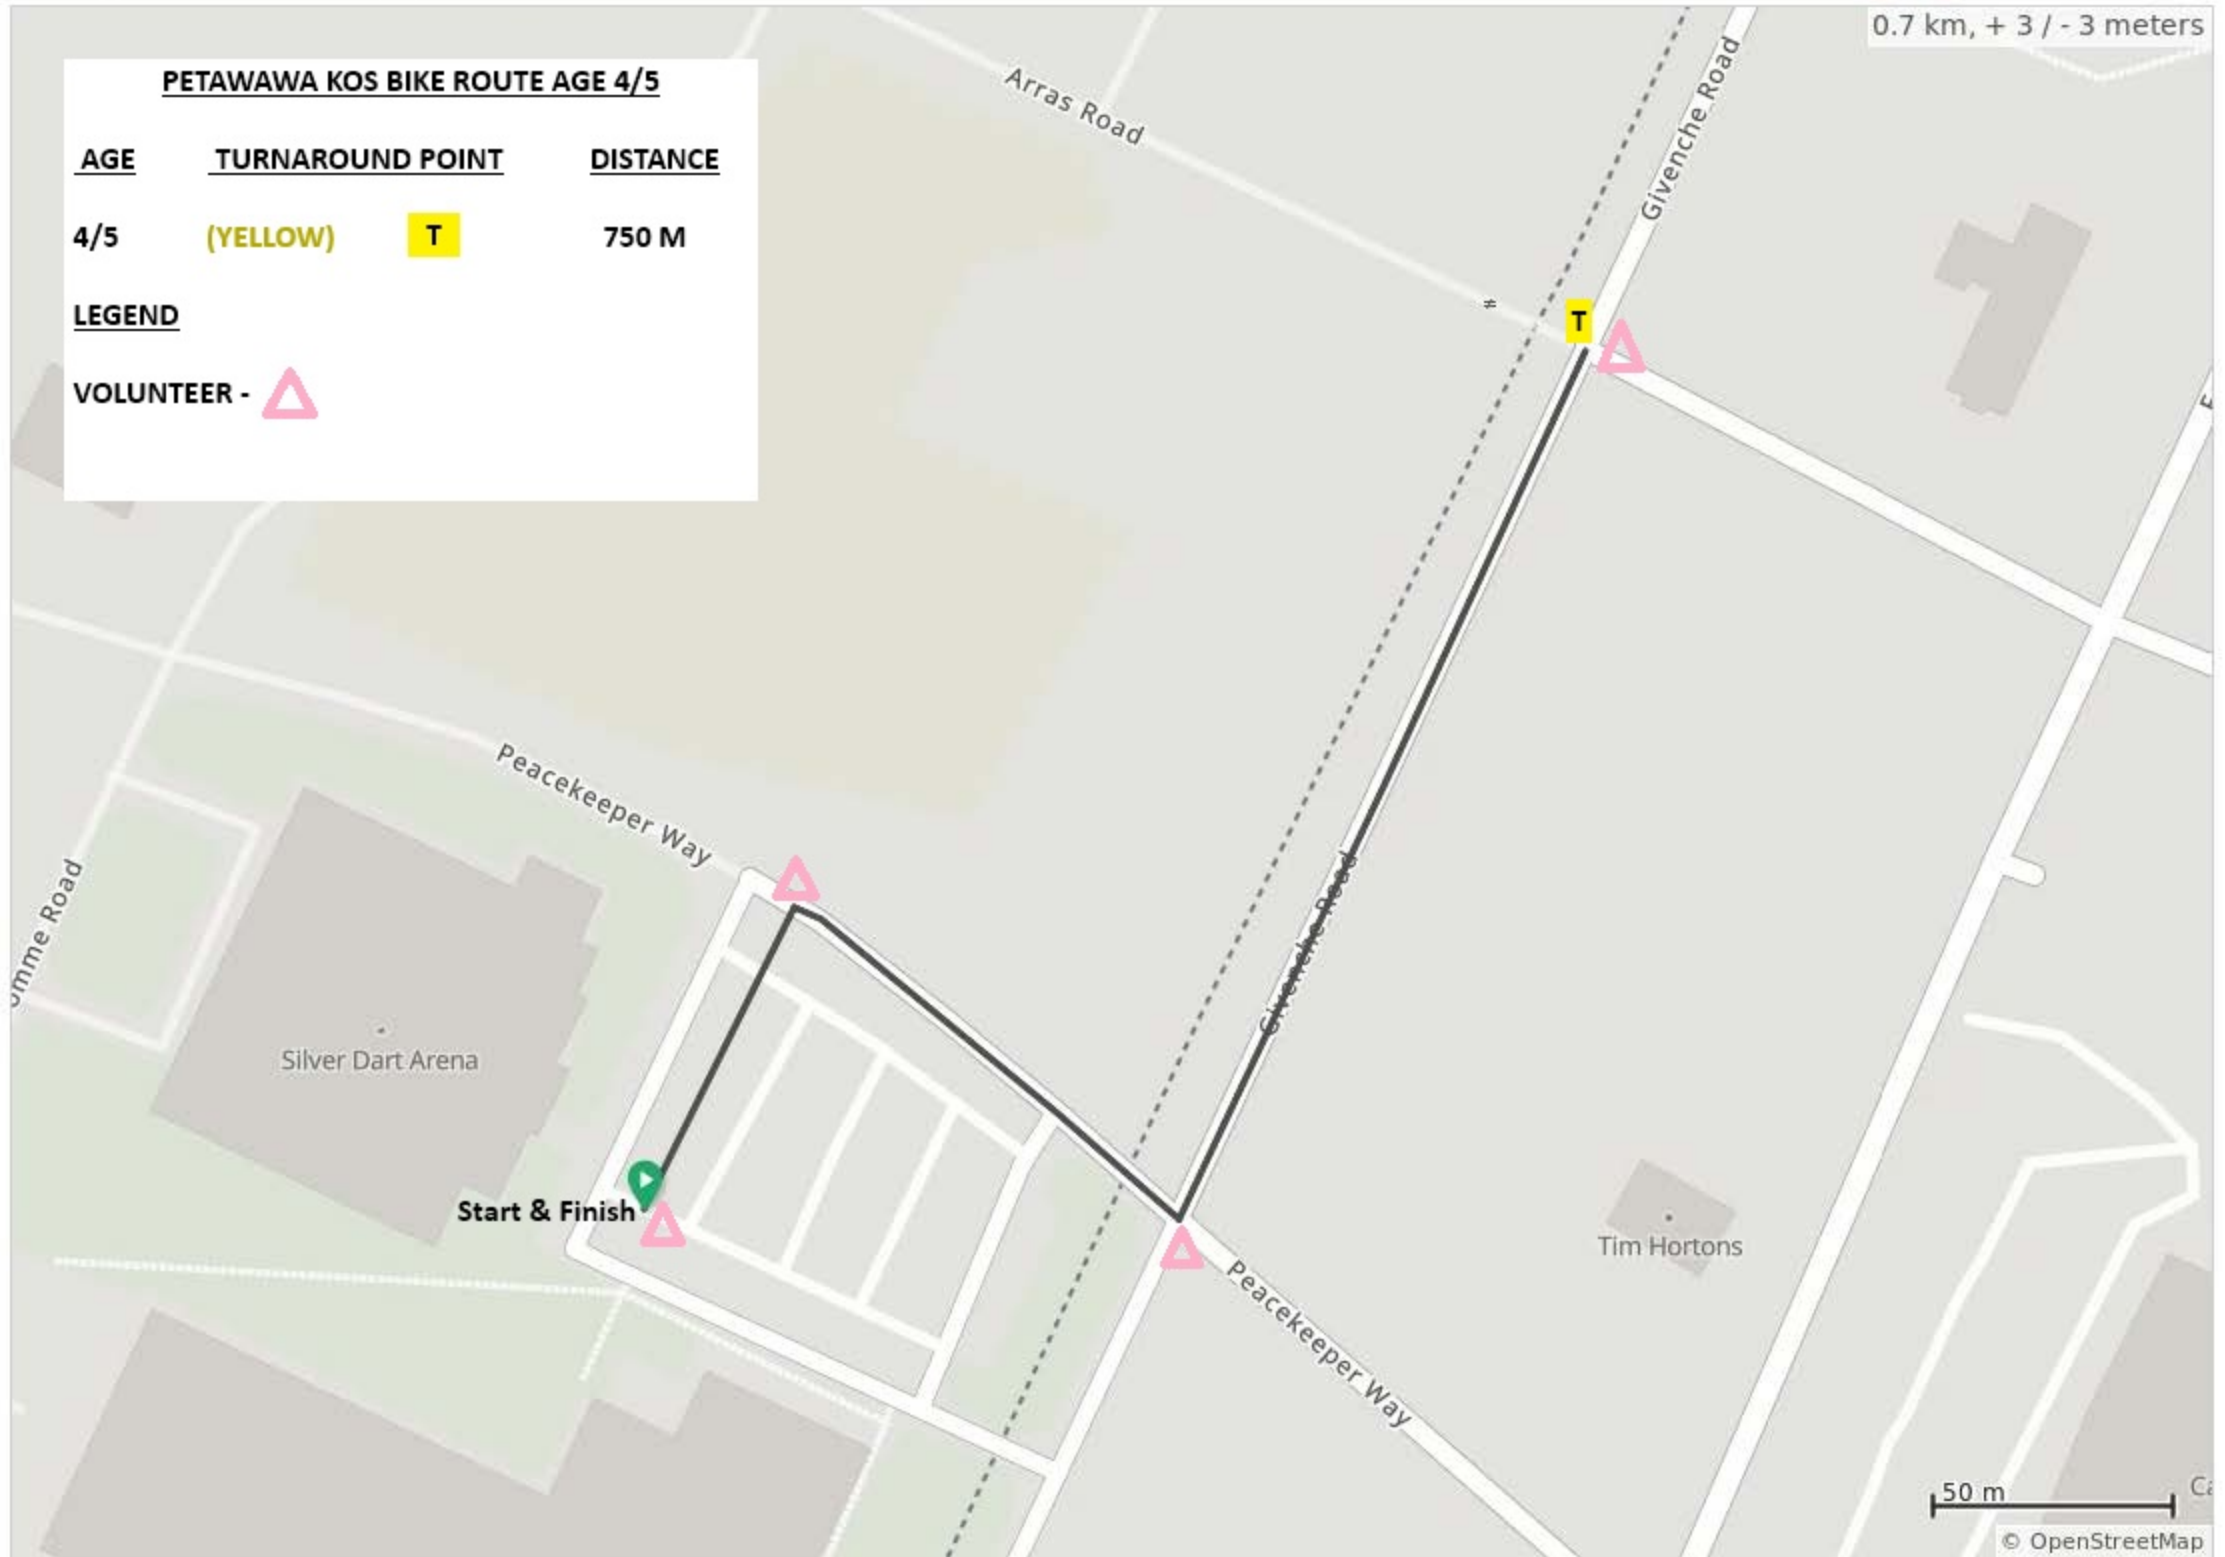

# Petawawa KOS Bike Route Age 4-5 (Out and Back)

0.7 km, + 3 / - 3 meters

PETAWAWA KOS BIKE ROUTE AGE 4/5		
AGE	TURNAROUND POINT	DISTANCE
4/5	(YELLOW) T	750 M

**LEGEND**

VOLUNTEER -

50 m  
© OpenStreetMap