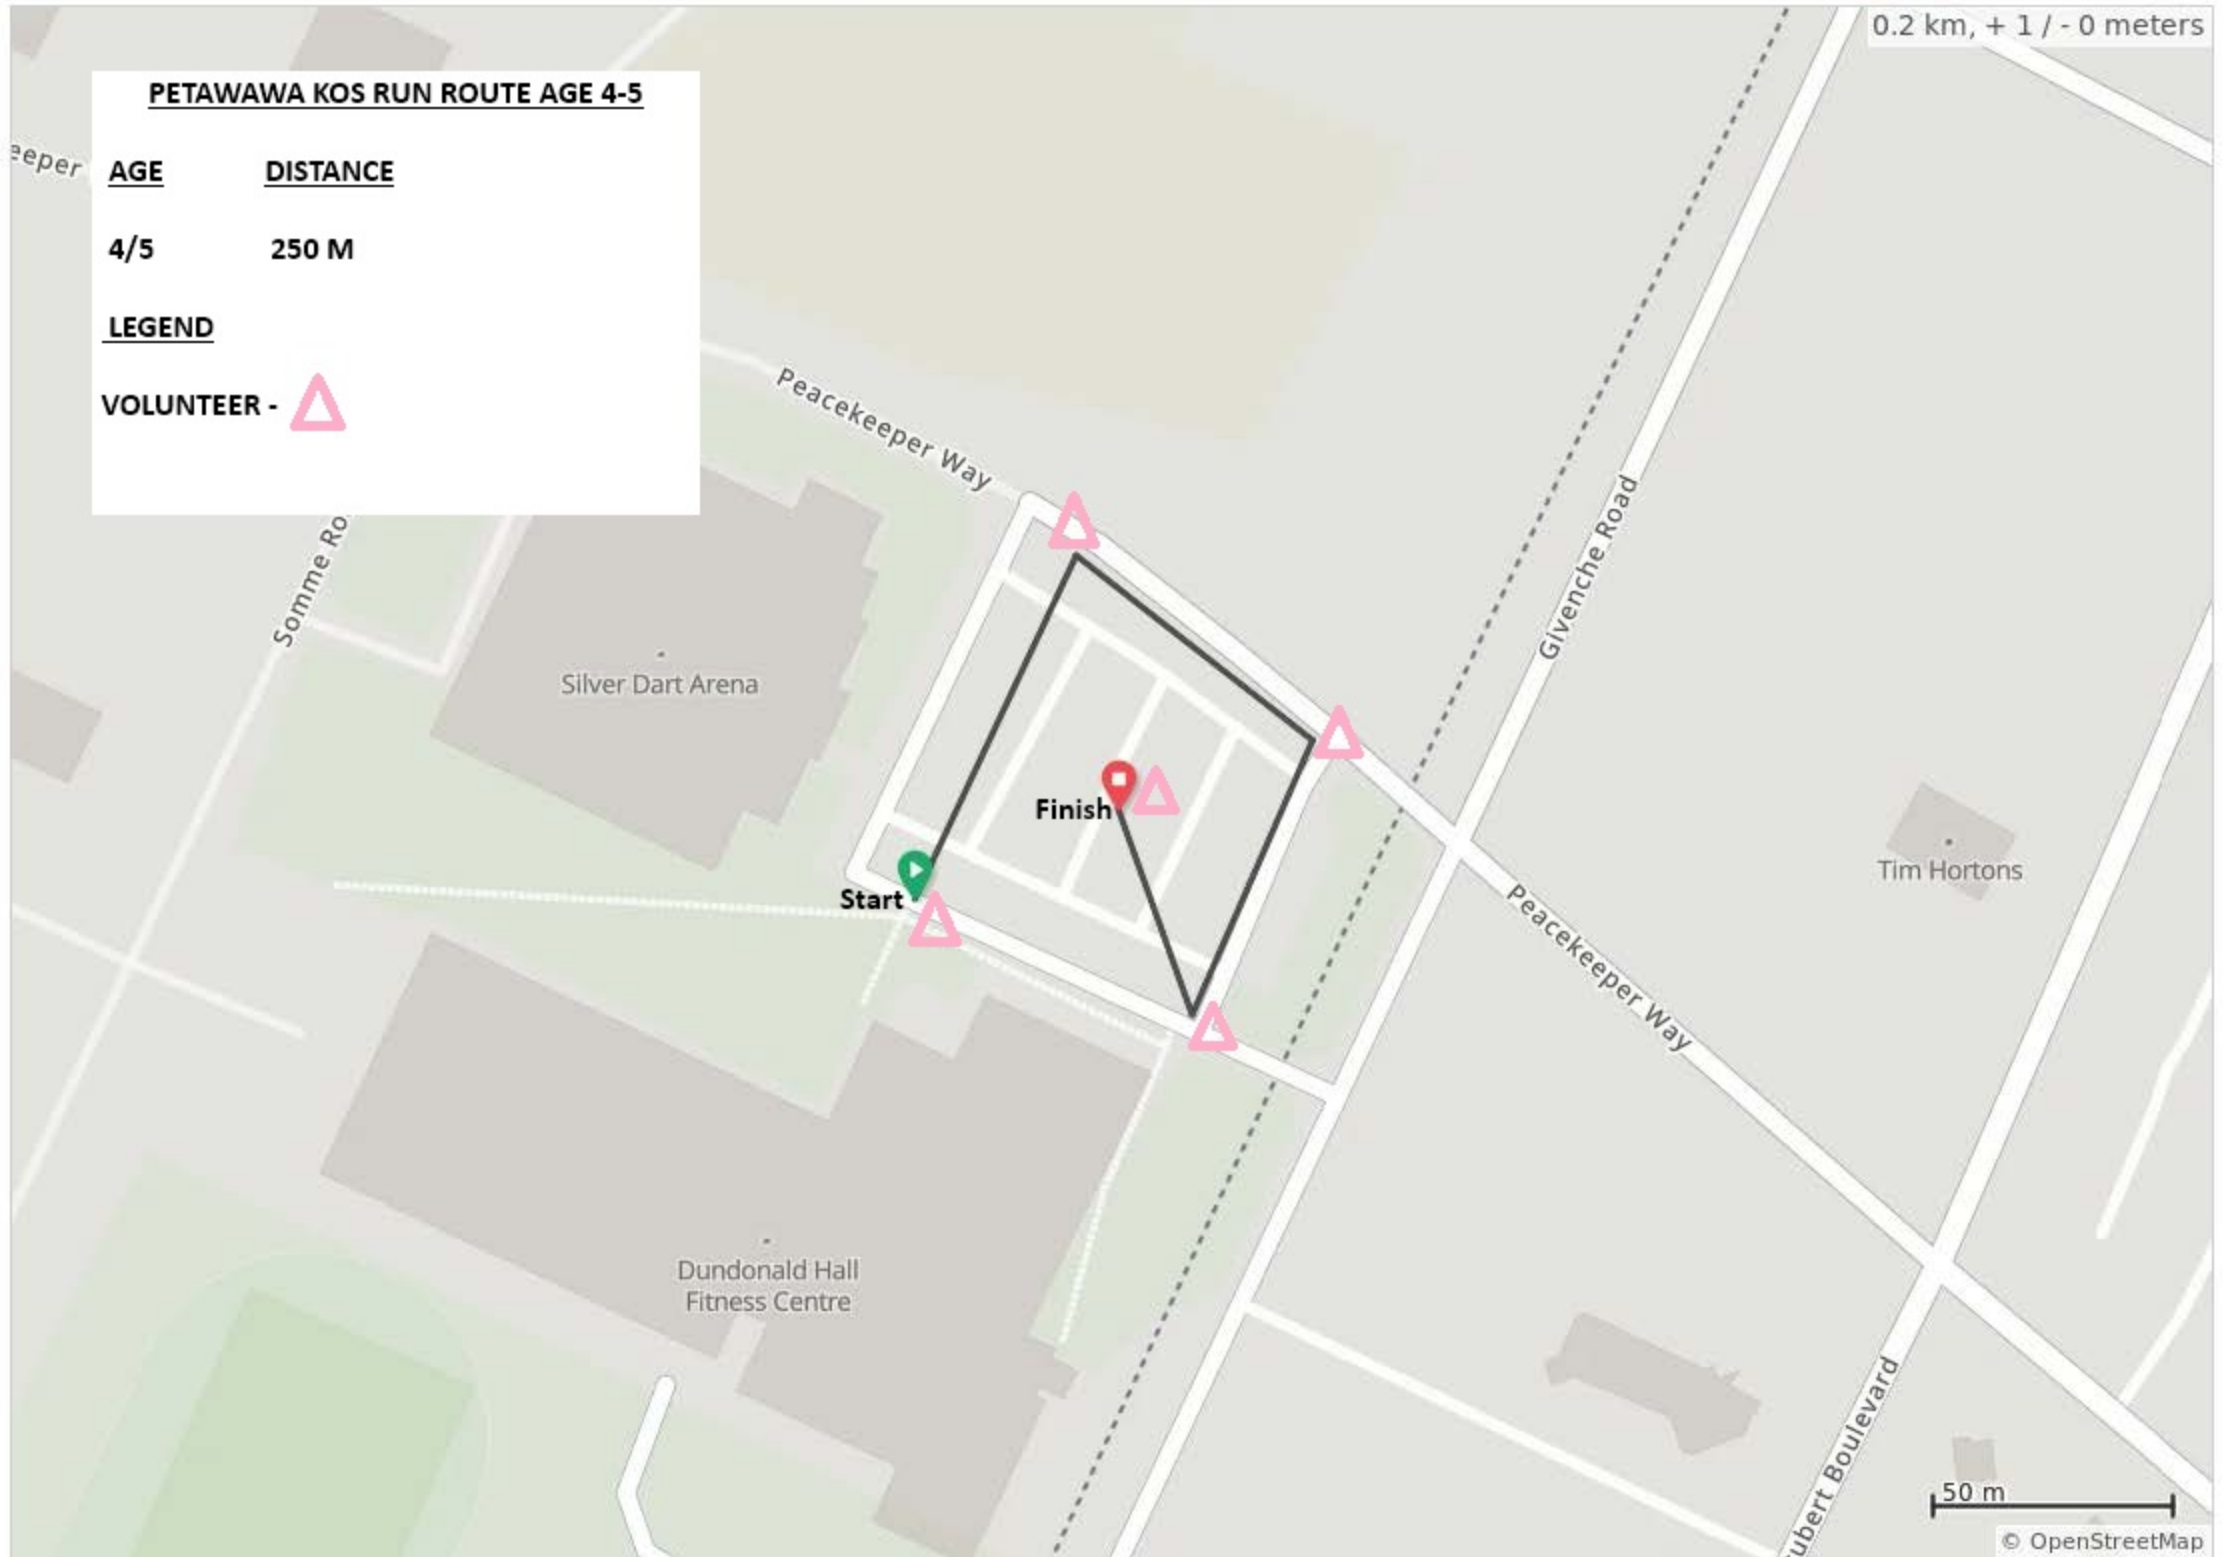

# Petawawa KOS Run Route Age 4-5

0.2 km, + 1 / - 0 meters

## PETAWAWA KOS RUN ROUTE AGE 4-5

<u>AGE</u>	<u>DISTANCE</u>
4/5	250 M

### LEGEND

VOLUNTEER - 

50 m