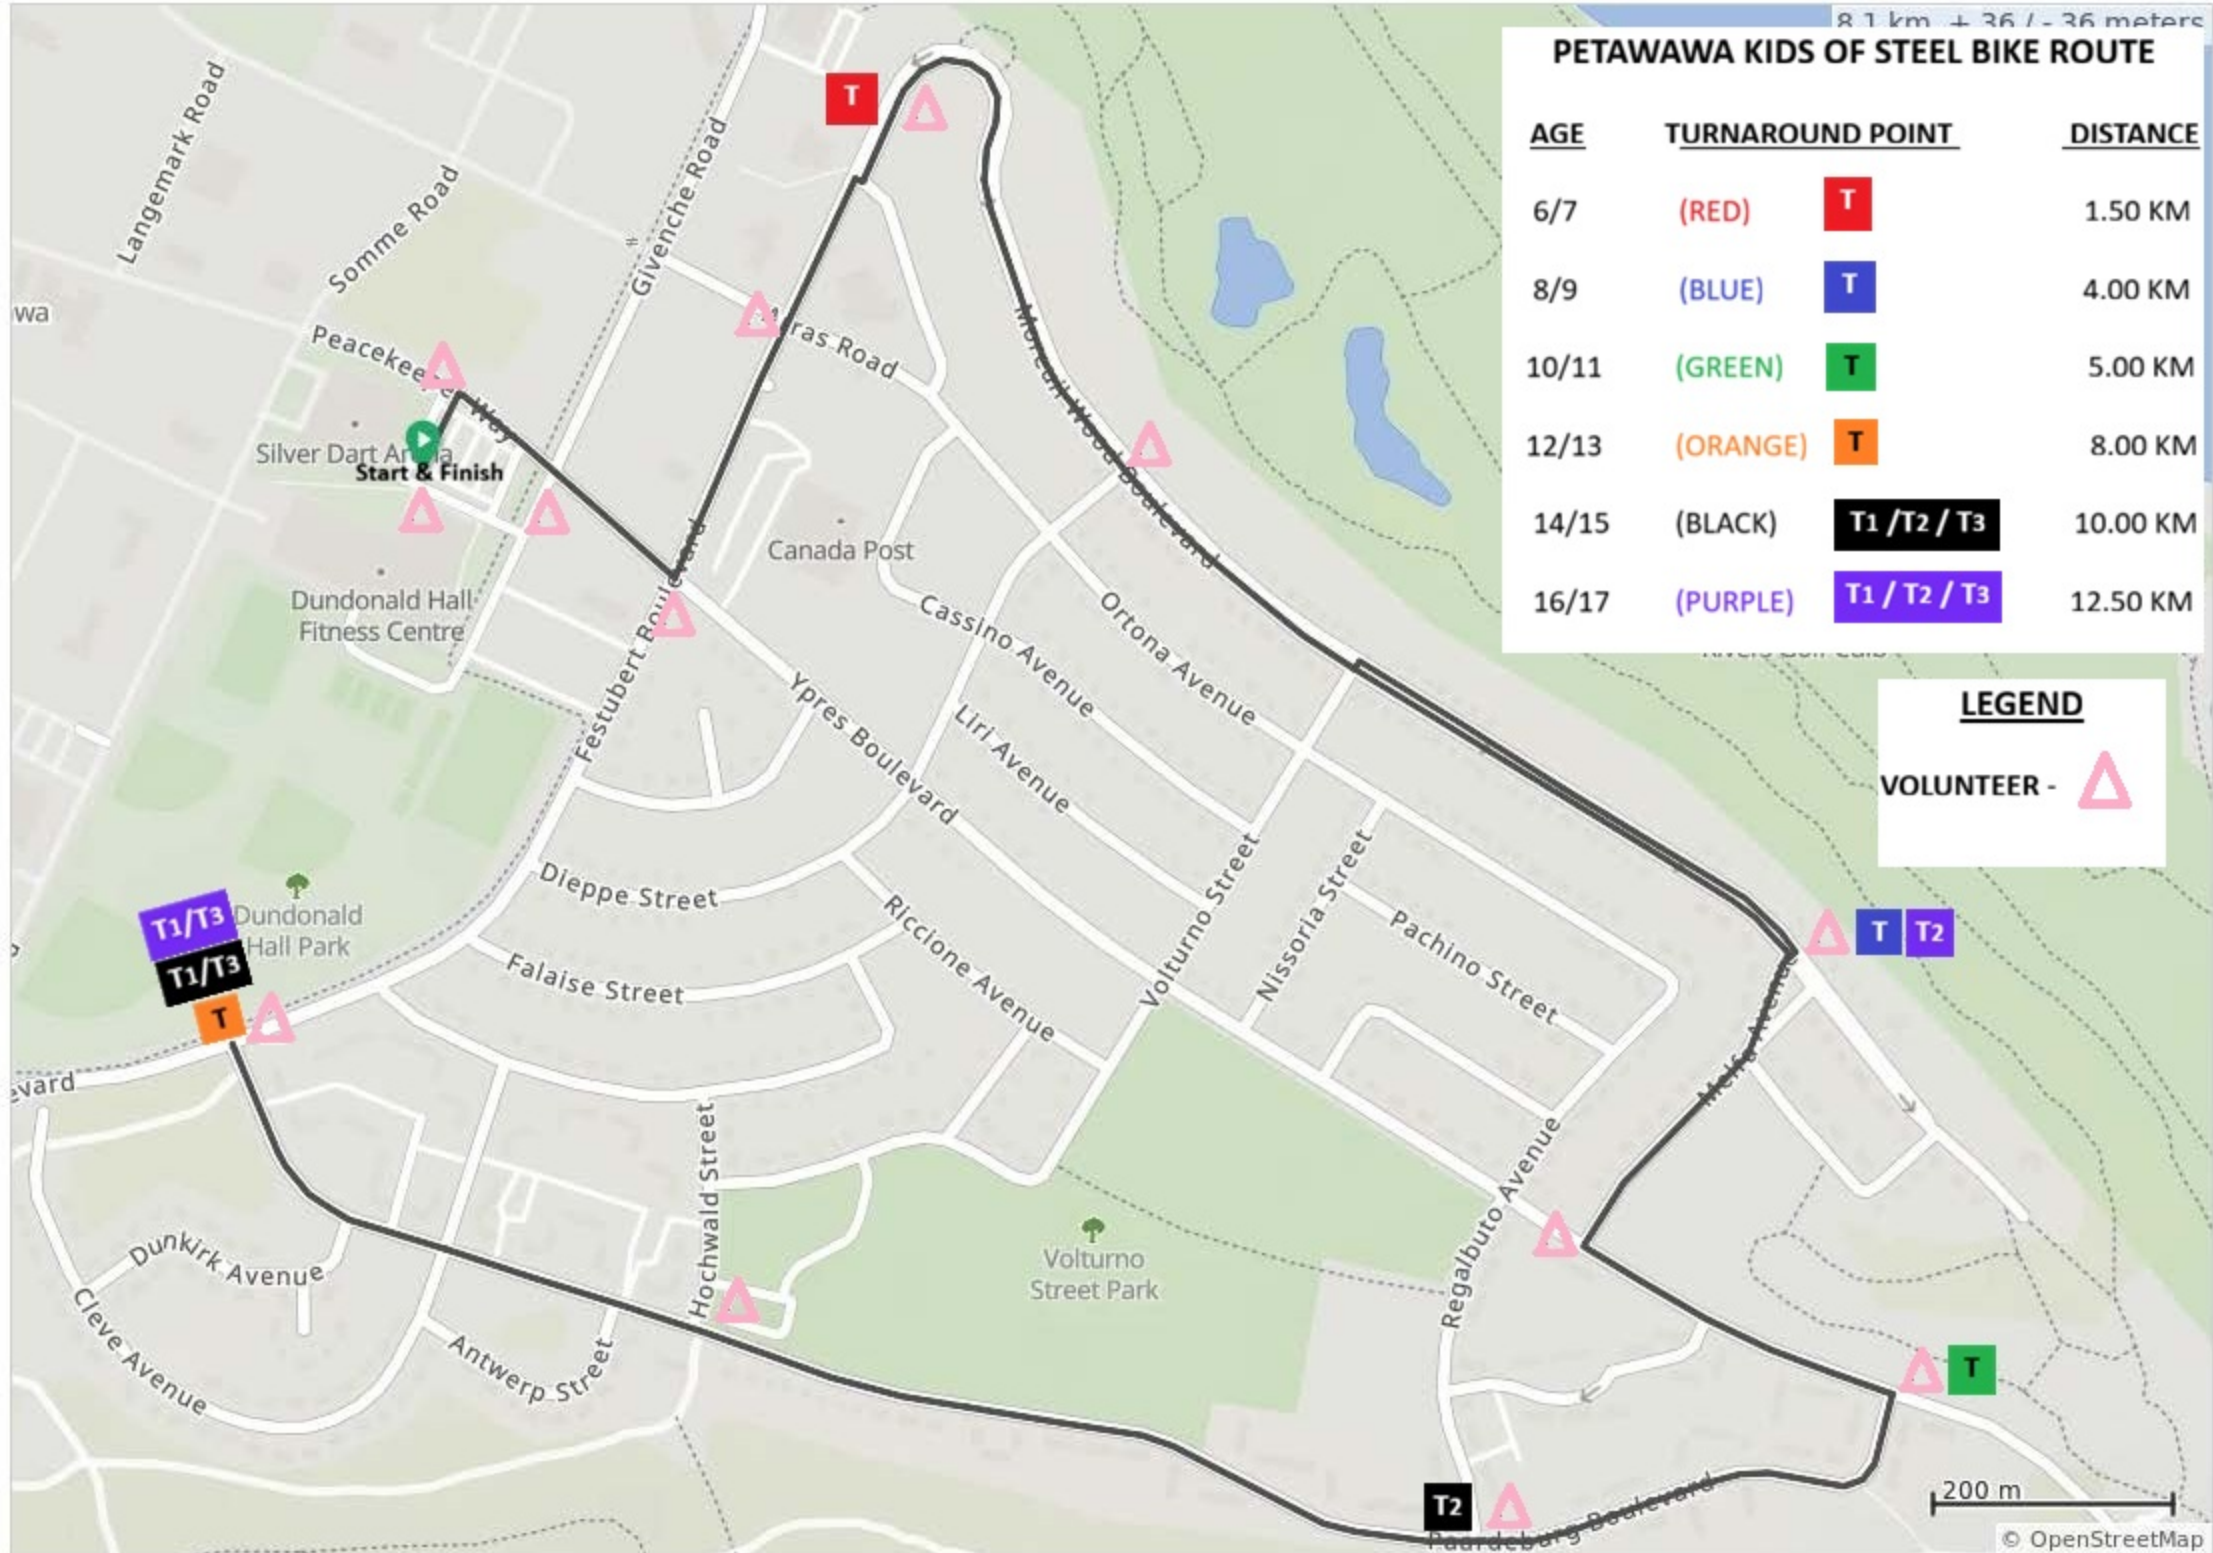

Petawawa KOS Bike Route Overall 6-17 yrs (OUT AND BACK ROUTE)

8.1 km + 36 / - 36 meters

PETAWAWA KIDS OF STEEL BIKE ROUTE

AGE	TURNOVER POINT	DISTANCE
6/7	(RED) T	1.50 KM
8/9	(BLUE) T	4.00 KM
10/11	(GREEN) T	5.00 KM
12/13	(ORANGE) T	8.00 KM
14/15	(BLACK) T1 / T2 / T3	10.00 KM
16/17	(PURPLE) T1 / T2 / T3	12.50 KM

LEGEND

VOLUNTEER -

200 m